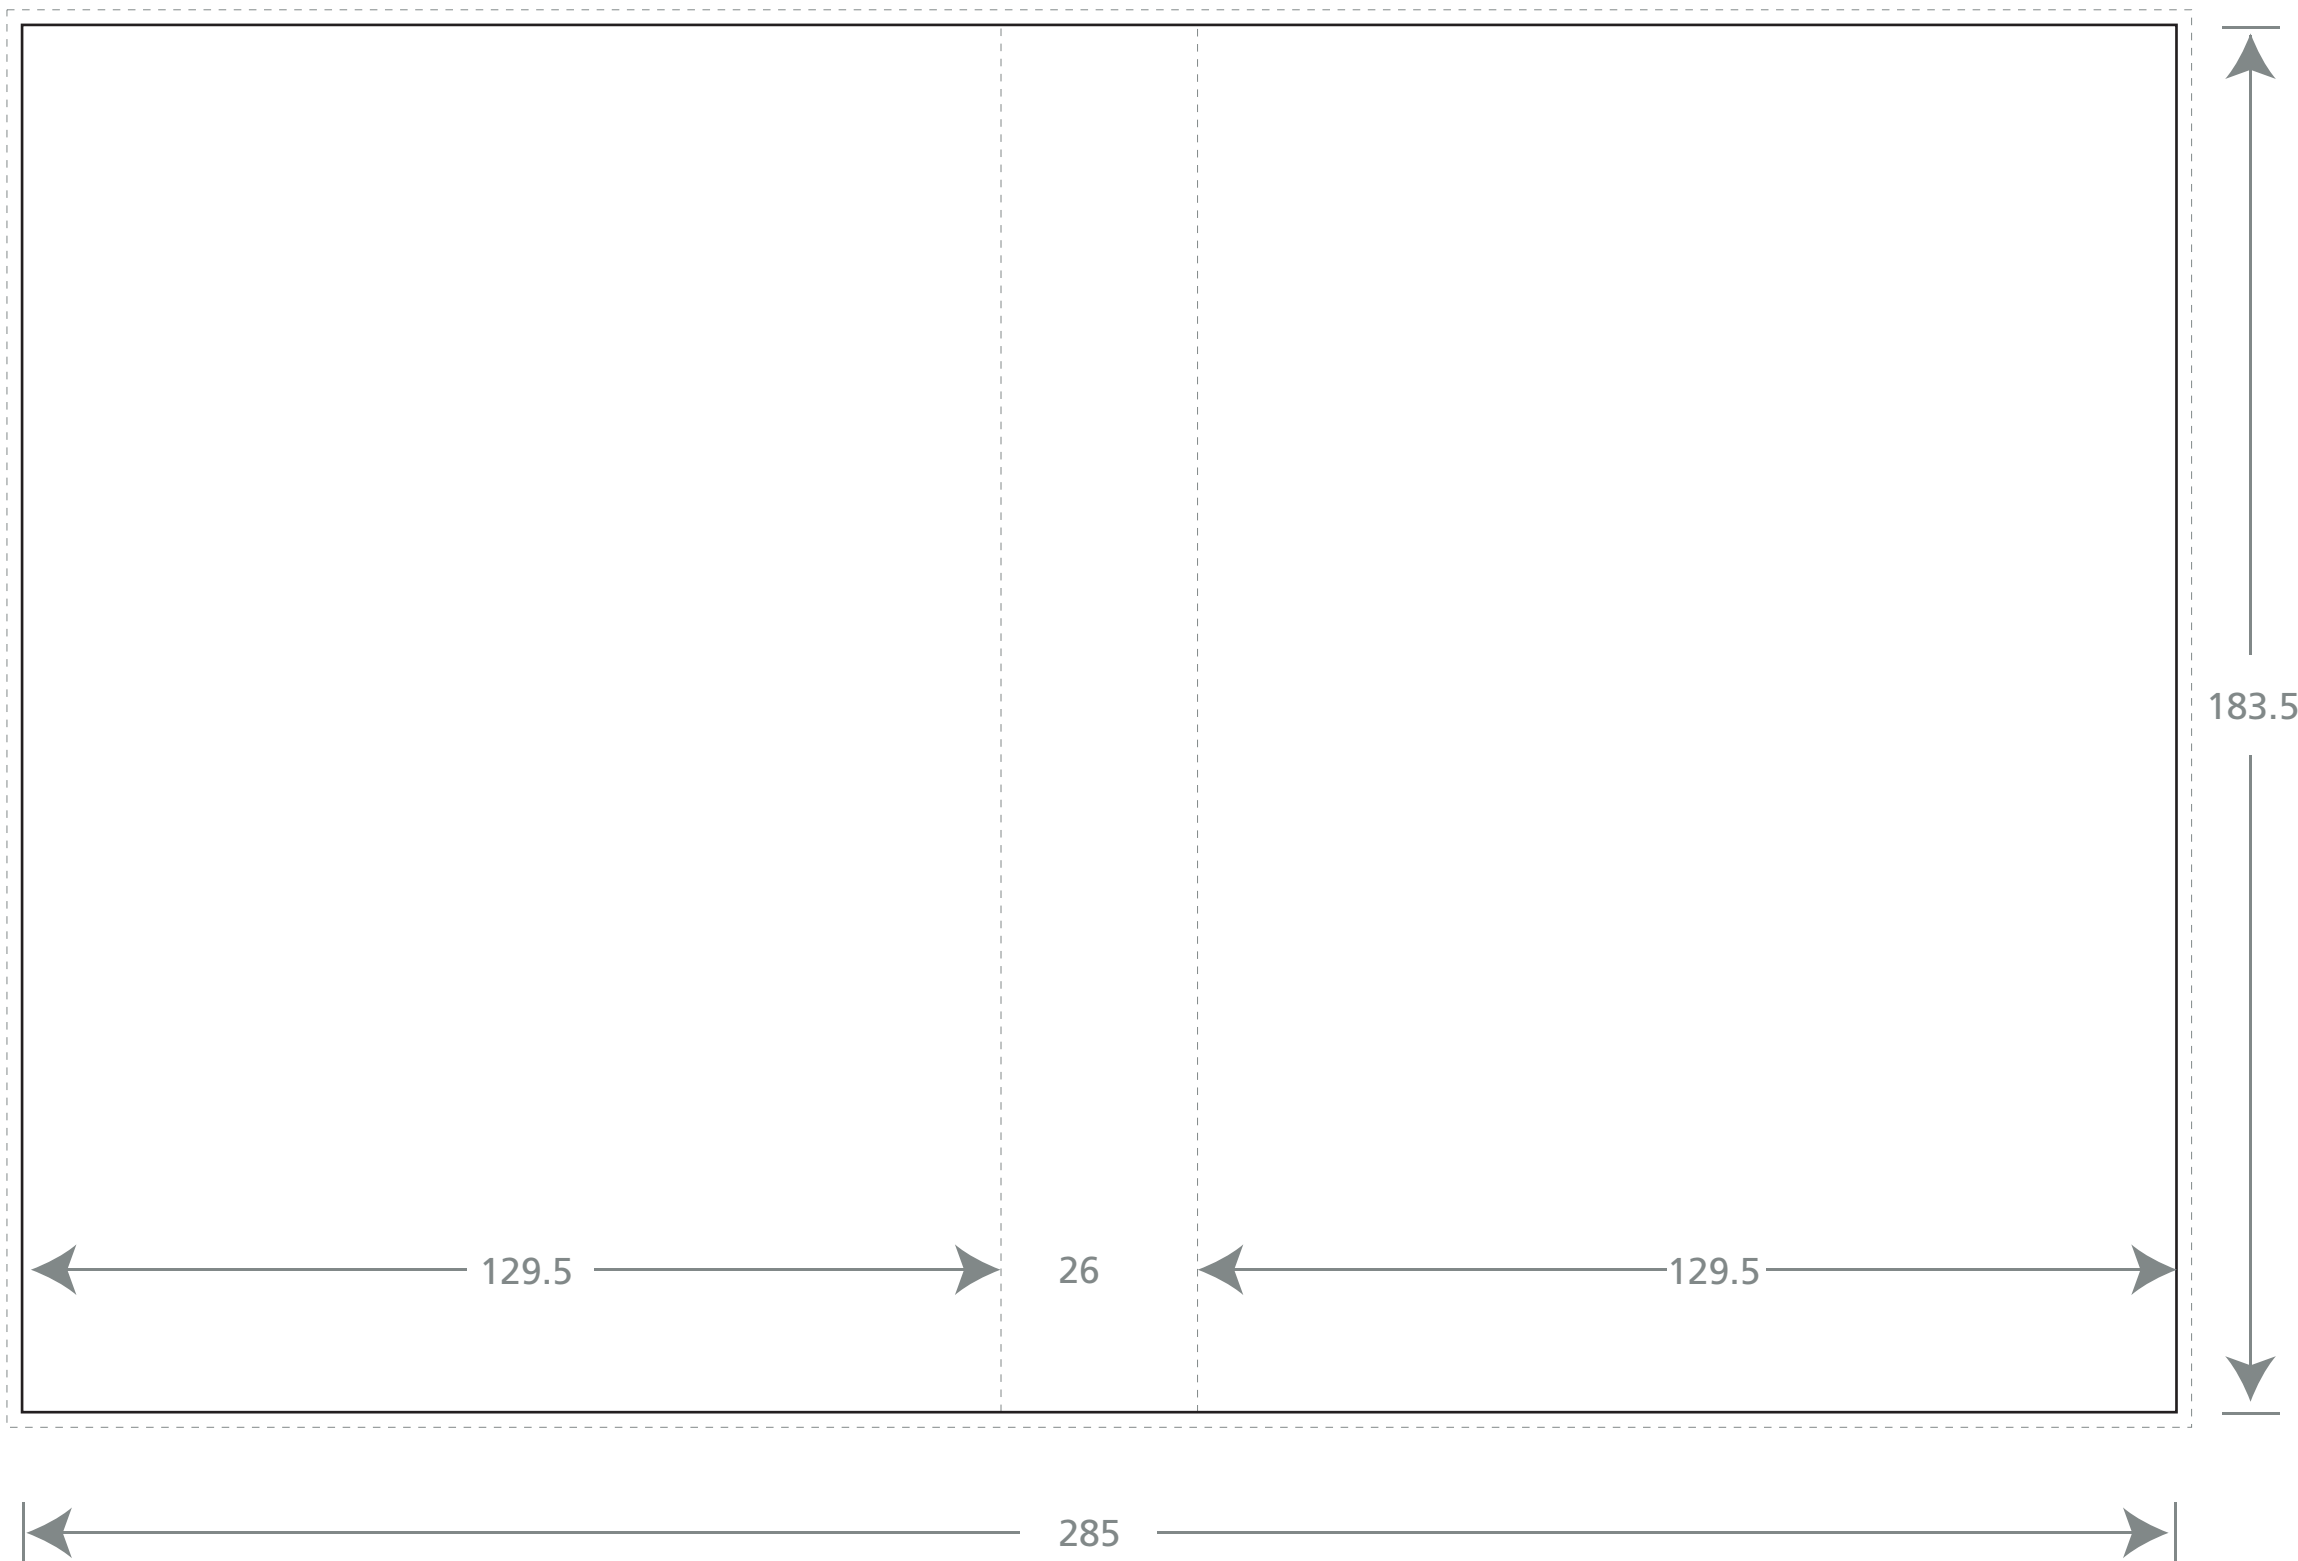

Silvertrak

Silvertrak

DVD COVER SLICK - FAT (26mm)

Lay up:

— Trim Size: 285mm x 183.5mm
--- Bleed: Allow 2mm